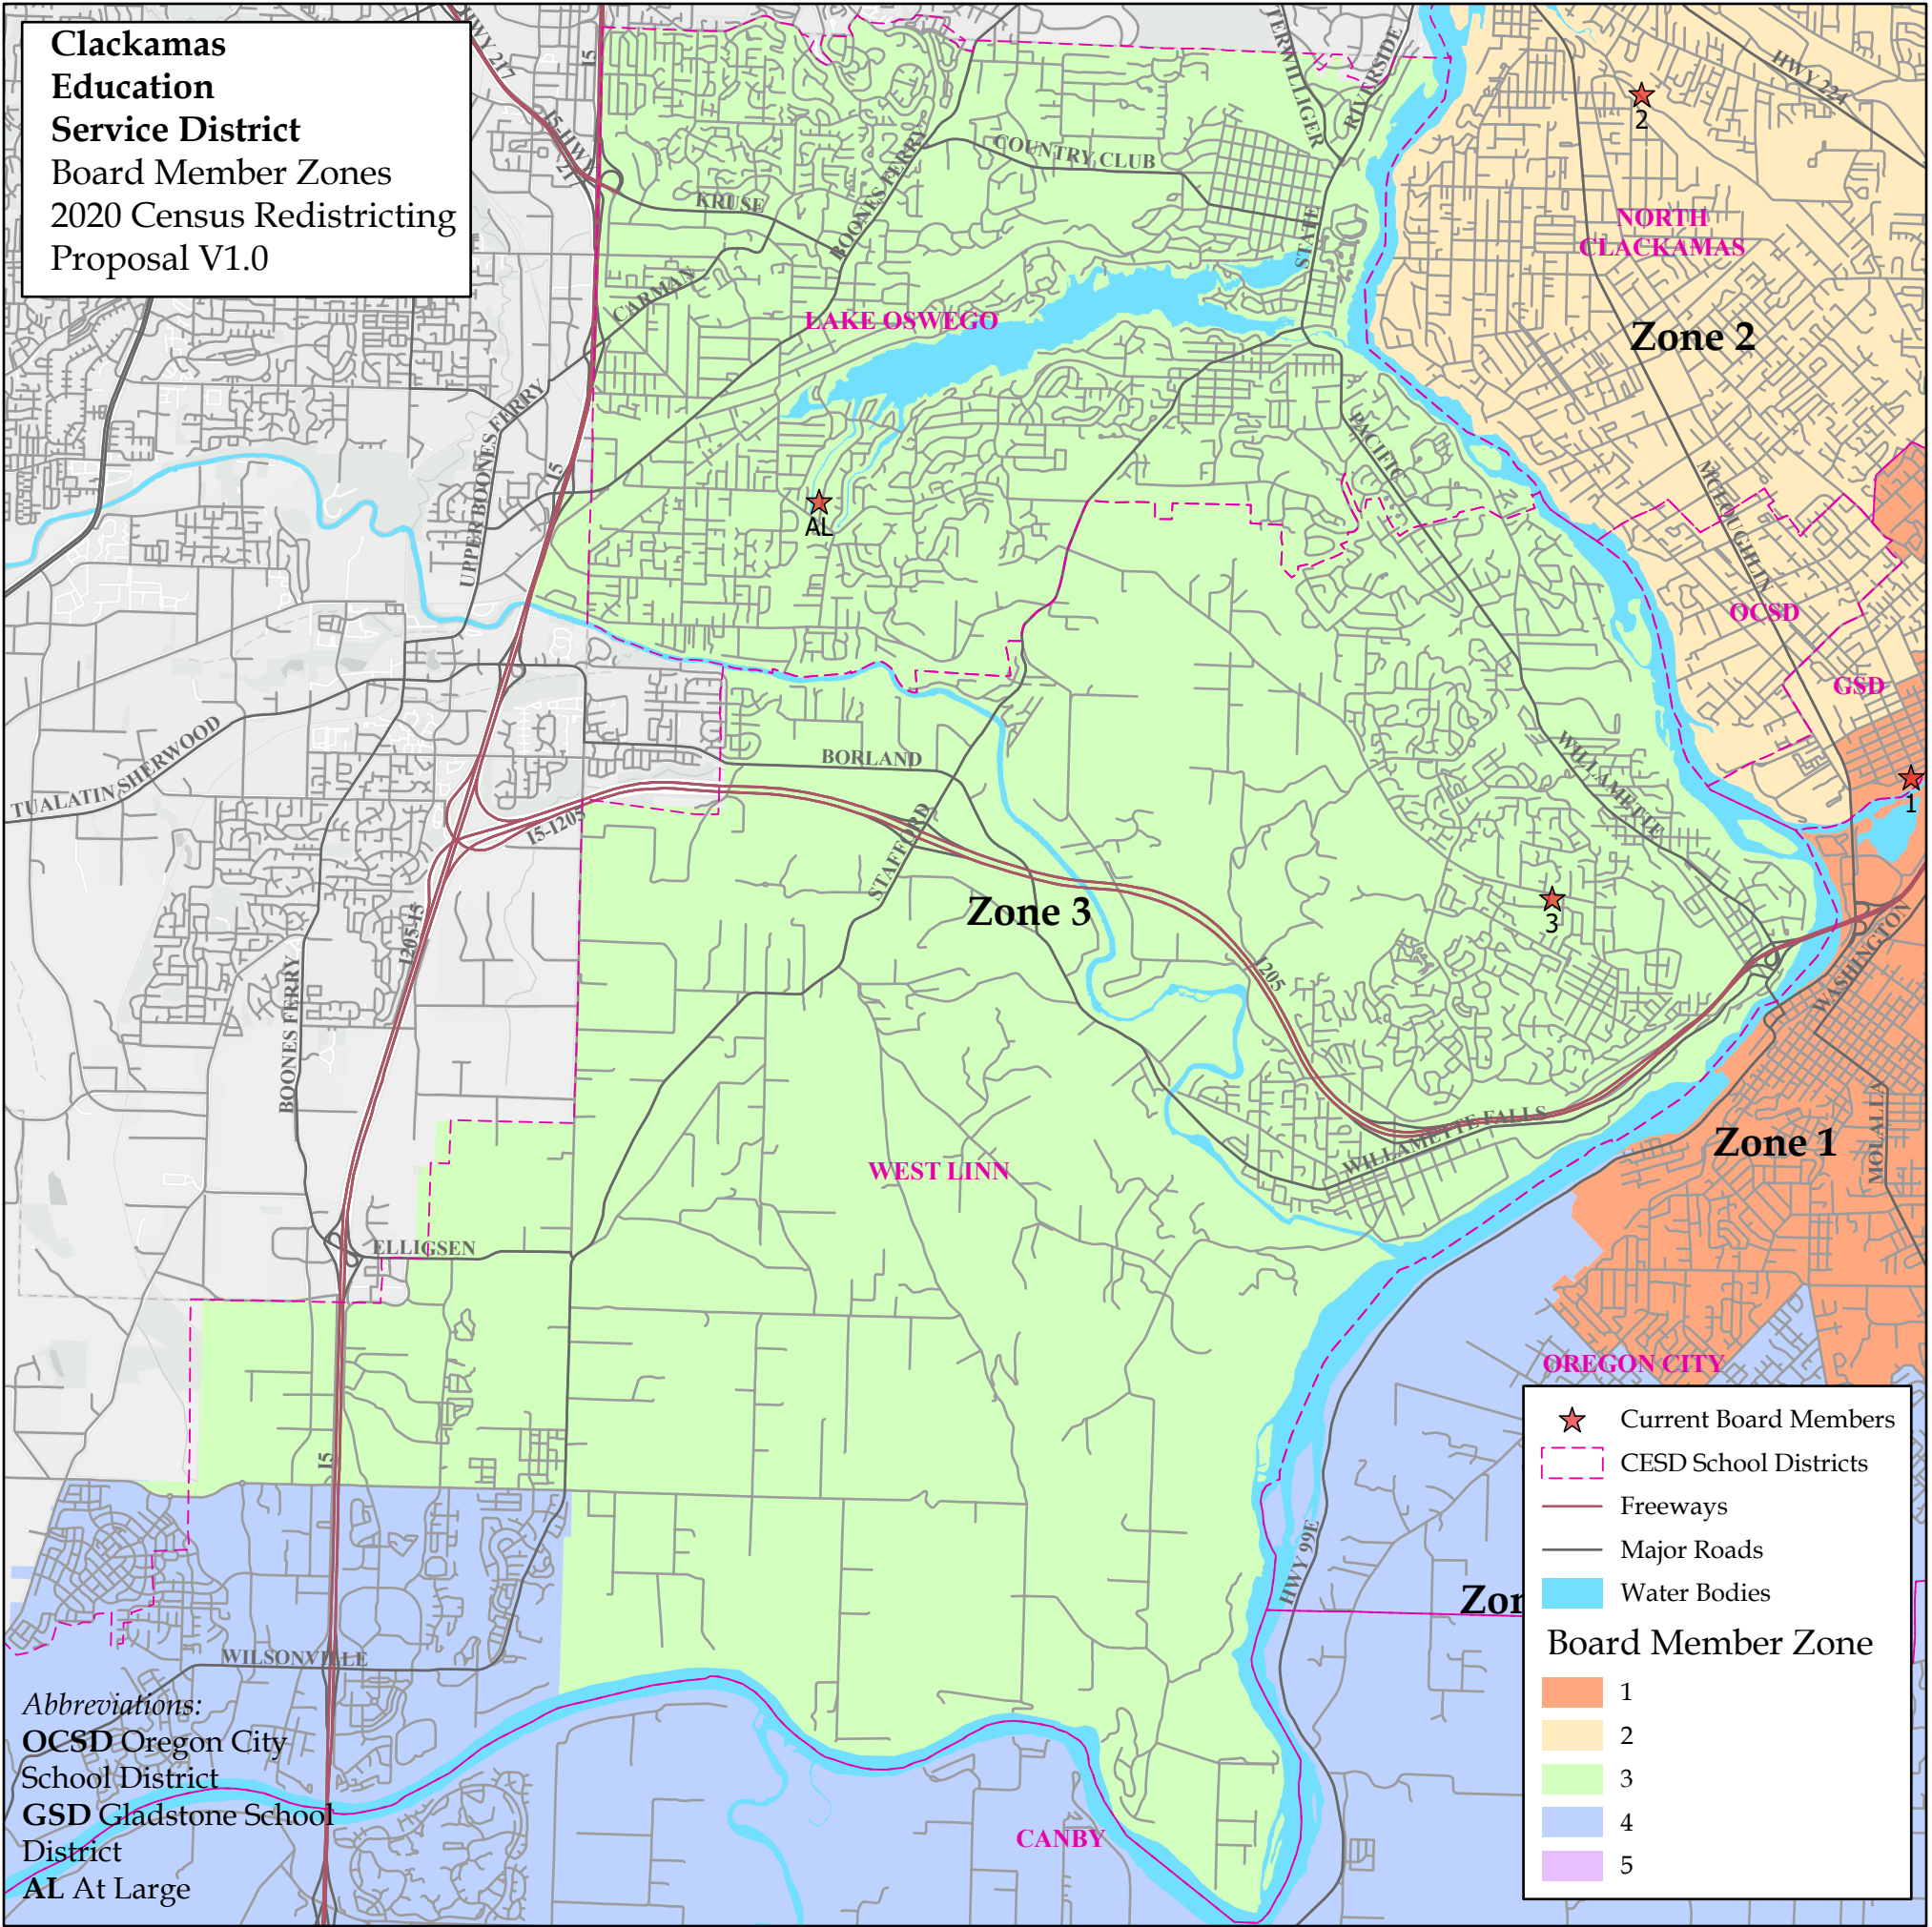

**Clackamas
Education
Service District
Board Member Zones
2020 Census Redistricting
Proposal V1.0**

Abbreviations:
OCSD Oregon City
 School District
GSD Gladstone School
 District
AL At Large

★	Current Board Members
- - - - -	CESD School Districts
— (thick red)	Freeways
— (thin black)	Major Roads
■ (blue)	Water Bodies
Board Member Zone	
■ (orange)	1
■ (light orange)	2
■ (light green)	3
■ (light blue)	4
■ (light purple)	5